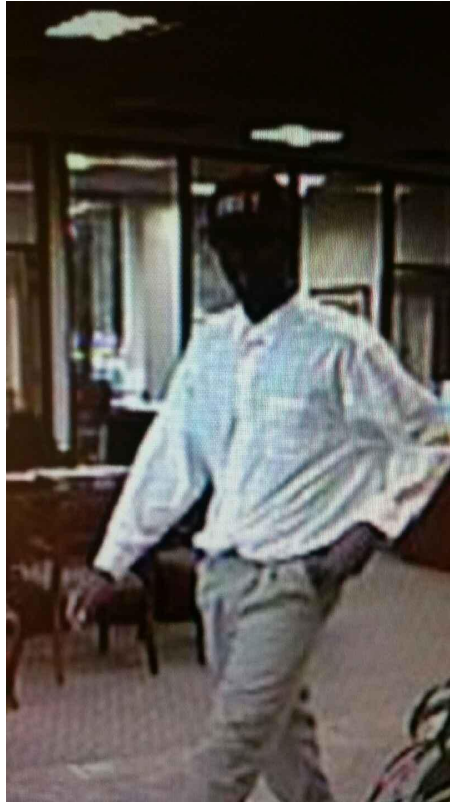

WANTED

Bank Robbery

RACE: Black

SEX: Male

HEIGHT: 5 ft 6 in to 5 ft 8 in

**DESCRIPTION: average build; white wide-brimmed hat, black long sleeve pullover
light colored pants and white shoes**

**CONTACT: Detective Scott Thompson/FBI Safe Streets Task
Force/817.989.3317**

For more information & suspect photos visit BanditTracker.com

The photograph(s) on this page have been provided by the Banks using best efforts and technology to properly identify the photo associated with the event in question. However, the Banks make no representation that the photograph is, beyond any doubt, a depiction of the person making the transaction in question. The Banks assume no responsibility for, or liability to, any person for the use of accuracy of this photograph.